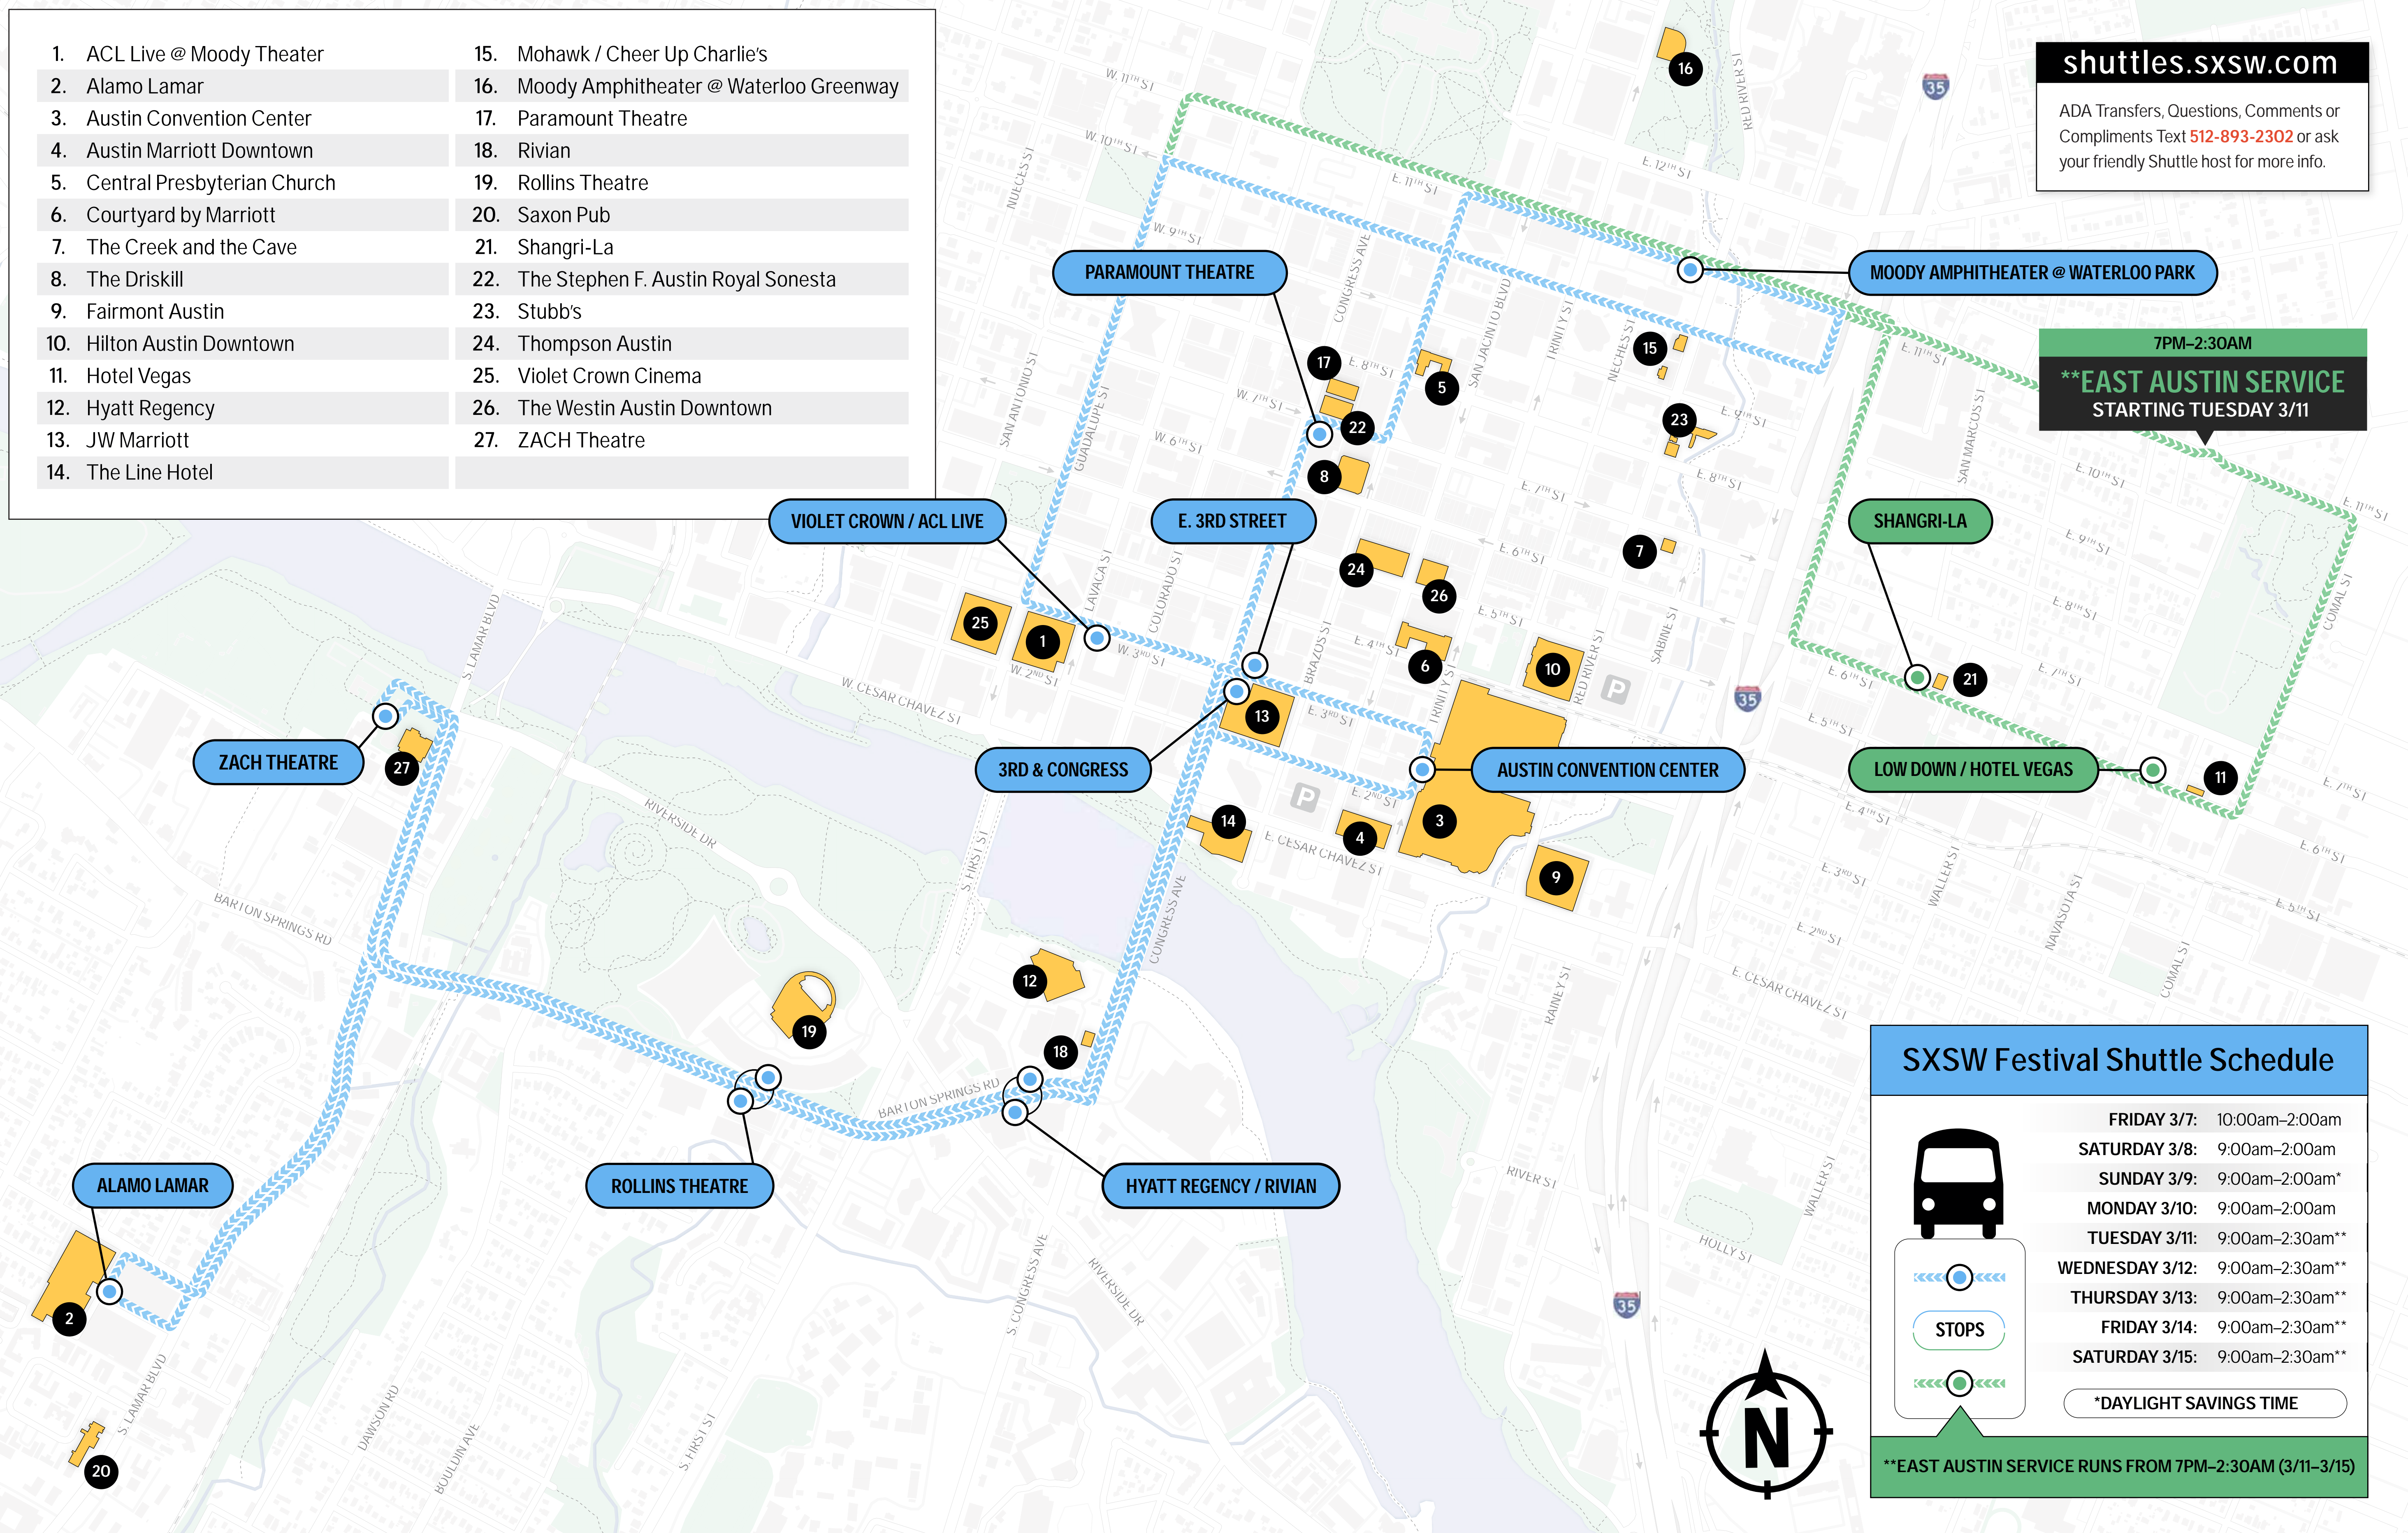

- |                                |  |
|--------------------------------|--|
| 1. ACL Live @ Moody Theater    | 15. Mohawk / Cheer Up Charlie's            |
| 2. Alamo Lamar                 | 16. Moody Amphitheater @ Waterloo Greenway |
| 3. Austin Convention Center    | 17. Paramount Theatre                      |
| 4. Austin Marriott Downtown    | 18. Rivian                                 |
| 5. Central Presbyterian Church | 19. Rollins Theatre                        |
| 6. Courtyard by Marriott       | 20. Saxon Pub                              |
| 7. The Creek and the Cave      | 21. Shangri-La                             |
| 8. The Driskill                | 22. The Stephen F. Austin Royal Sonesta    |
| 9. Fairmont Austin             | 23. Stubb's                                |
| 10. Hilton Austin Downtown     | 24. Thompson Austin                        |
| 11. Hotel Vegas                | 25. Violet Crown Cinema                    |
| 12. Hyatt Regency              | 26. The Westin Austin Downtown             |
| 13. JW Marriott                | 27. ZACH Theatre                           |
| 14. The Line Hotel             |  |

**shuttles.sxsw.com**

ADA Transfers, Questions, Comments or Compliments Text **512-893-2302** or ask your friendly Shuttle host for more info.

**7PM-2:30AM**

**\*\*EAST AUSTIN SERVICE STARTING TUESDAY 3/11**

SXSW Festival Shuttle Schedule	
FRIDAY 3/7:	10:00am-2:00am
SATURDAY 3/8:	9:00am-2:00am
SUNDAY 3/9:	9:00am-2:00am*
MONDAY 3/10:	9:00am-2:00am
TUESDAY 3/11:	9:00am-2:30am**
WEDNESDAY 3/12:	9:00am-2:30am**
THURSDAY 3/13:	9:00am-2:30am**
FRIDAY 3/14:	9:00am-2:30am**
SATURDAY 3/15:	9:00am-2:30am**

**\*DAYLIGHT SAVINGS TIME**

**\*\*EAST AUSTIN SERVICE RUNS FROM 7PM-2:30AM (3/11-3/15)**